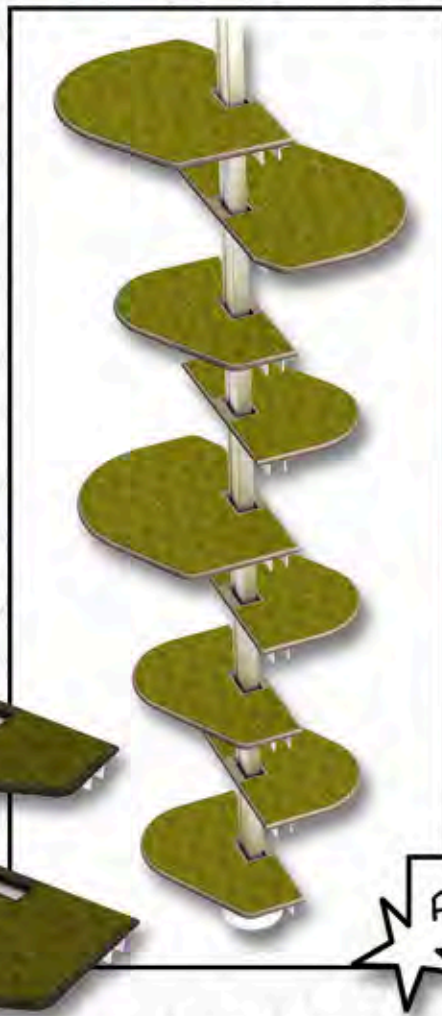

WWW.FLOR.COM

FEDORA
CHARTREUSE

FEDORA
WALNUT

FEDORA
LAGOON

FEDORA
CLEMENTINE

COMBO 1

THE COMBO 1 PACKAGE INCLUDES

6 x

3 x

COMBO 2

THE COMBO 2 PACKAGE INCLUDES

5 x

2 x

PRICING COMBOS

COMBO 1

FINISHED

10% DISCONT

PLEASE NOTE THAT THE POLE AND THE POLE MOUNTING BRACKETS ARE EXCLUDED FROM THE COMBO PACKAGES.

COMBO 1 COMES WITH **3** LARGE PLATFORMS AND **6** MEDIUM PLATFORMS IN YOUR CHOICE OF WOOD STAIN AND CARPET COLOR. IT INCLUDES ALL THE BOLTS AND MOUNTING SUPPLIES NEEDED TO ATTACH THE HOLLYWOOD FRANKLIN TOWER PIECES TO THE POLE SYSTEM AND BRACKETS, AS WELL AS A DETAILED AND EASY TO FOLLOW ILLUSTRATED INSTRUCTION MANUAL. THIS COMBO COMES WITH A 10% DISCOUNT TOWARDS BUYING THE KITS SEPARATELY.